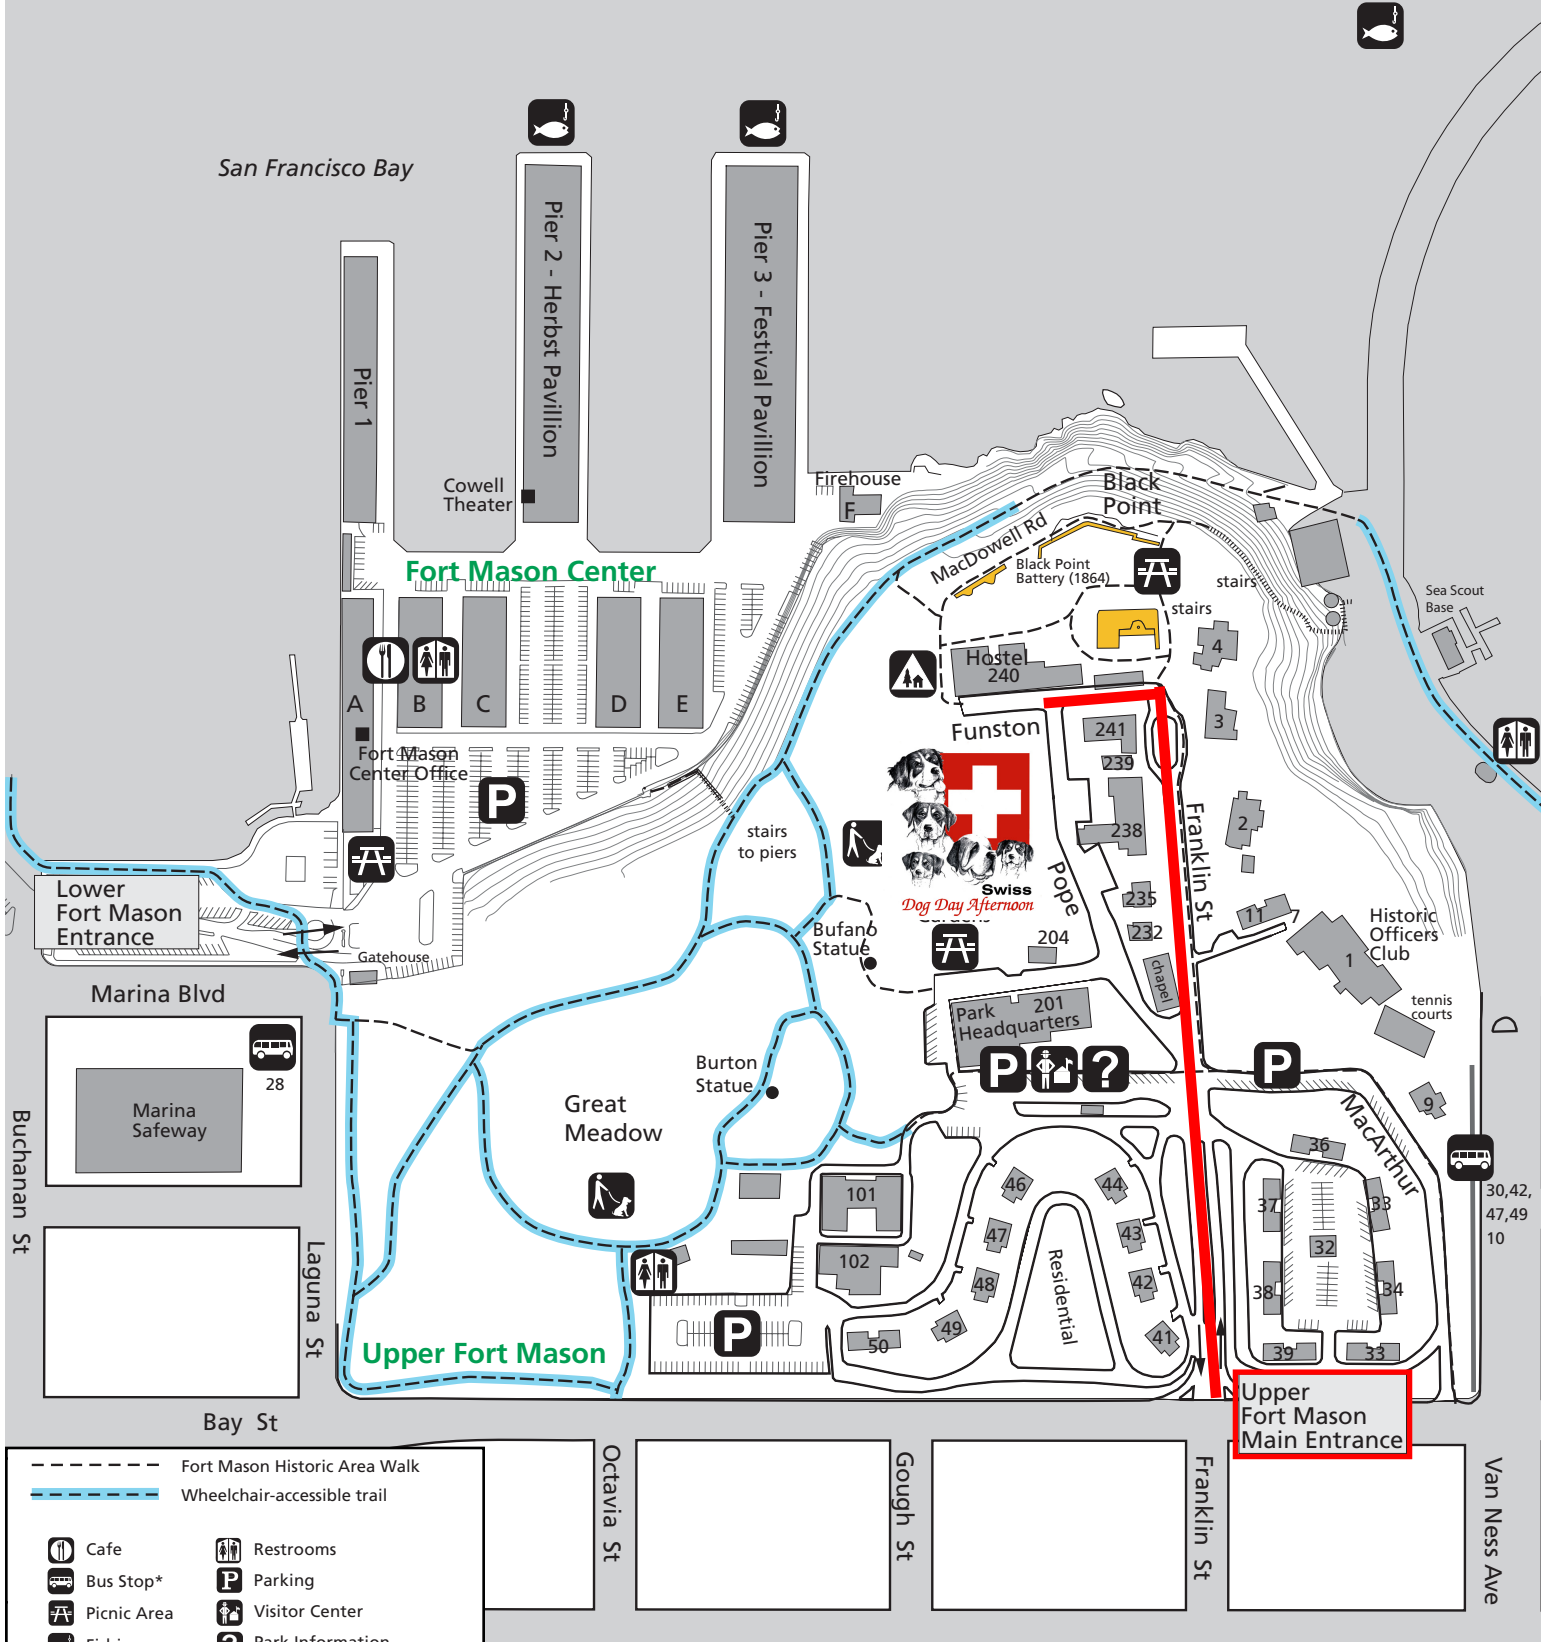

Fort Mason Map

National Park Service
U.S. Department of the Interior

Golden Gate
National Recreation Area

--- Fort Mason Historic Area Walk
 --- Wheelchair-accessible trail

	Cafe		Restrooms
	Bus Stop*		Parking
	Picnic Area		Visitor Center
	Fishing		Park Information
	Dog on Leash		

North
 0 miles 0.1
 0 kilometers 0.2

Swiss Dog Day Afternoon at Upper Fort Mason
 (Use 240 Fort Mason, San Francisco, CA for GPS maps)